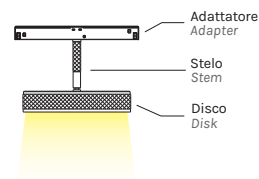

INDOOR - TRACK 48V

OVERFLY TRACK 48V

- alluminio, metacrilato,
plastica
- binario escluso

- aluminum, methacrylate,
plastic
- track excluded

Per binario PLAFONE
for CEILING track

3406	M 2700K	W 3000K	N 4000K
Power	13.6W	13.6W	13.6W
Nominal lumen	2544.0lm	2584.0lm	2648.0lm
CRI	>90	>90	>90
Supply	48Vdc	48Vdc	48Vdc