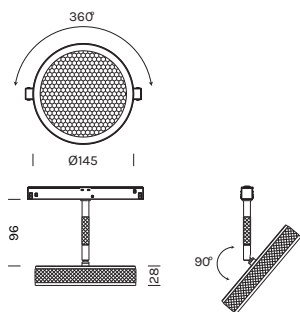

Per binario INCASSO for RECESSED track

	M 2700K	W 3000K	N 4000K
Power	13.6W	13.6W	13.6W
Nominal lumen	2544.0lm	2584.0lm	2648.0lm
CRI	>90	>90	>90
Supply	48Vdc	48Vdc	48Vdc

Item	Temperature	Adapter	Disk	Stem
3409	M	-JBI		-BO
	W	-JNE		-BV
	N		-NO	
			-OR	
			-RR	
			-TI	

Driver 48Vdc in tensione in remoto

Remote constant voltage drivers 48Vdc

Item	items powerable	Power	IP	Dimensions	Dimming
1A0633	1-3	70W	IP20	210x45x49	ON-OFF
1A0634	1-9	150W	IP20	210x45x49	ON-OFF
1A1239	1-15	240W	IP67	244x68x39	ON-OFF
1A2493	1-20	320W	IP67	252x90x44	ON-OFF