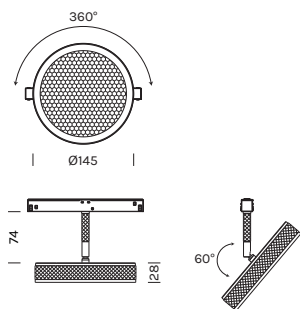

3407	M 2700K	W 3000K	N 4000K
Power	13.6W	13.6W	13.6W
Nominal lumen	2544.0lm	2584.0lm	2648.0lm
CRI	>90	>90	>90
Supply	48Vdc	48Vdc	48Vdc

Item	Temperature	Adapter	Disk	Stem
3407	M	-JBI		-BO
	W	-JNE		-BV
	N		-NO	-NO
			-OR	-OR
			-RR	-RR
			-TI	-TI