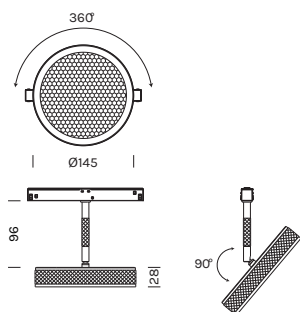

Per binario INCASSO for RECESSED track

	M 2700K	W 3000K	N 4000K
Power	13.6W	13.6W	13.6W
Nominal lumen	2544.0lm	2584.0lm	2648.0lm
CRI	>90	>90	>90
Supply	48Vdc	48Vdc	48Vdc

Item	Temperature	Adapter	Disk	Stem
3408	M	-JBI		-BO
	W	-JNE		-BV
	N		-NO	
			-OR	
			-RR	
			-TI