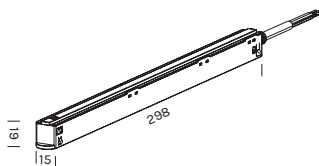

Driver 48Vdc in tensione integrabili nel binario a plafone

Constant voltage drivers 48Vdc fully integrable into ceiling-mounted track

	Item	items powerable	Power	IP	Dimensions	Dimming
Colore Nero, Bianco su richiesta Black finish, White available on request	1A1681	1-5	100W	IP20	298x16x19	DALI