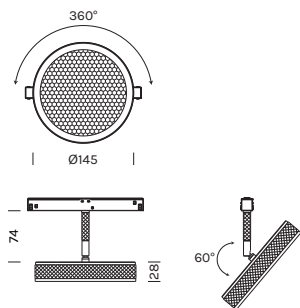

INDOOR - TRACK 48V

OVERFLY TRACK 48V

- alluminio, metacrilato,
plastica
- binario escluso

- aluminum, methacrylate,
plastic
- track excluded

Per binario PLAFONE
for CEILING track

3406	M 2700K	W 3000K	N 4000K
Power	13.6W	13.6W	13.6W
Nominal lumen	2544.0lm	2584.0lm	2648.0lm
CRI	>90	>90	>90
Supply	48Vdc	48Vdc	48Vdc